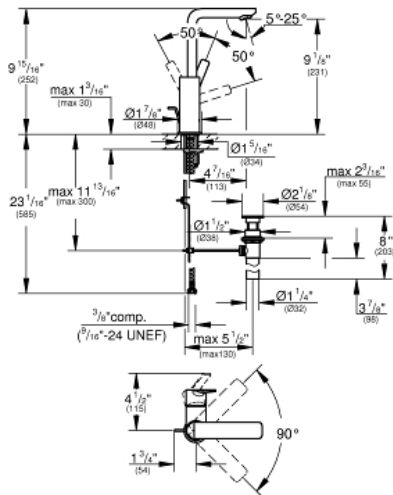

LINEARE Single-Handle Bathroom Faucet L- Size

MODEL # 23825ENA

Pure Freude
an Wasser

GROHE

Product Description:

LINEARE

Single-Handle Bathroom Faucet L-Size

Standard Specification:

- Single hole installation
- Metal lever handle
- **GROHE SilkMove** 28 mm ceramic cartridge
- With temperature limiter
- **GROHE StarLight** finish
- **GROHE AquaGuide** adjustable flow control
- **GROHE QuickFix** installation system
- Swivel tubular spout with flow control and stop limiter
- Includes waste-set drain assembly
- Flexible hose connections

Color:

□ 23825ENA Brushed Nickel